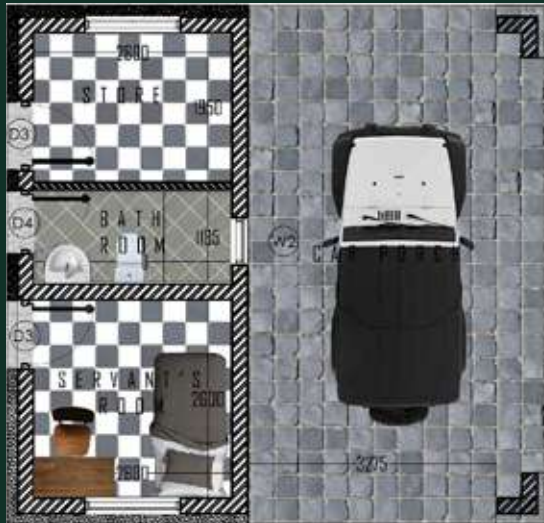

Aadya Tea
Bungalows
Hatton | Sri Lanka
by AAHAASA

Bungalow Layouts

Phase 1
From 1st April 2026

Unit 01 - Camellia

Unit 05 - Pekoe Loft

Unit 68 - Eira

Unit 2 - Aurelia
Unit 8 - Dewdrop

Phase 2
Additional Bungalows
From 1st November 2026

Unit 41 - The Ravine
Unit 51 - Plinth

Above the Living Area

Unit 34 - Silver Leaf
Unit 39 - Azure Peak

Unit 27 – Misty Morn